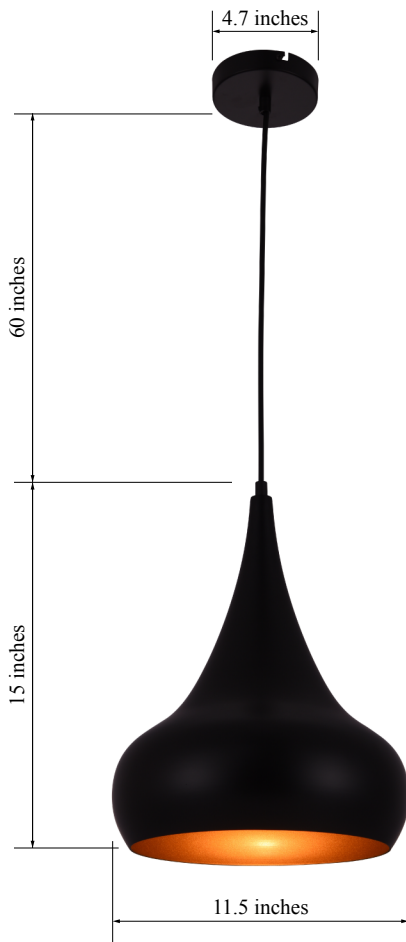

PRODUCT SPECIFICATION SHEET

CIRCA COLLECTION

Circa 1-Light Pendant lamp Aluminium Shade

Black
Item No:LDPD2047

Honey Gold
Item No:LDPD2047HG

Burnished Nickel
Item No:LDPD2047BN

White
Item No:LDPD2047WH

Available Finishes

Dimensions

Canopy Size(in)	D4.7"H1"
Chain/Rod Length	60"
Length	N/A
Width	11.5"
Height	15"
Maximum Height	75"

Specifications

Finish	4 Finishes
Material	Iron / Aluminium
Glass Color	N/A
Type	Pendant lamp
Hanging Device	Cord
Voltage	110-125V
Dimmable	Yes
Warranty	1 Year Limited
Shipment Type	Small Parcel

Bulb / Socket

Socket Type	E26
Number of Lights	1
Wattage/Bulb	40W
Included	No

Installation

Indoor/Outdoor	Indoor
Dry/Wet/Damp	Dry
Weight	1.6 LBS
Wire Length	60"
Safety Rating	ETL Listed